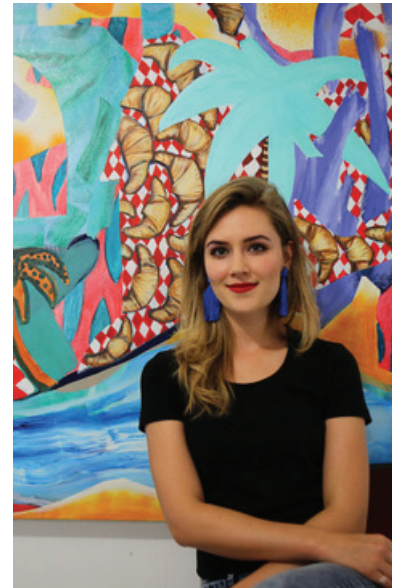

Emerging Artists - Rachael Dewhirst

Rachael Dewhirst

Rachael Dewhirst, a colourist and expressionist painter and is a young artist whose preference is to paint without inhibition or restriction. "I love the process of painting... initially I wanted to cram various techniques of painting with colour shapes and form... but a lot happens by chance..., for me the best work is made when I don't care so much and am fearless – not being too precious about the process..."

Dewhirst paintings are not only stimulating and uplifting but thought provoking. The artist's journey and exploration with each work absorbs and engages the viewer and with alluring splashes of colour and imagery, each work is a joy to behold.